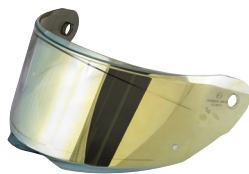

55.1 ZEPHIR

Z2840TR
Transparent

Z2840FR
Smoked 75%

Z2840BR
blue

Z2840GR
green

Z2840AR
mirror

Z2840YR
yellow

Z2840IR
Iridium