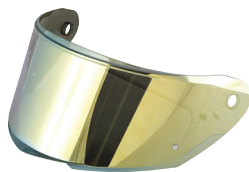

FULL-FACE

50.9 GRAPHIC + SOLID

Z2719TR
Transparent

Z2664FR
Smoked 75%

Z2664BR
blue

Z2664GR
green

Z2664AR
mirror

Z2664YR
yellow