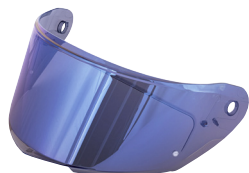

FULL-FACE

50.9 GRAPHIC + SOLID

Z2719TR
Transparent

Z2664FR
Smoked 75%

Z2664BR
blue

Z2664GR
green

Z2664AR
mirror

Z2664YR
yellow