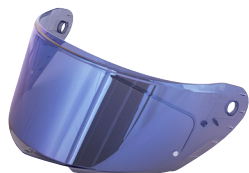

Z1345BR
blue